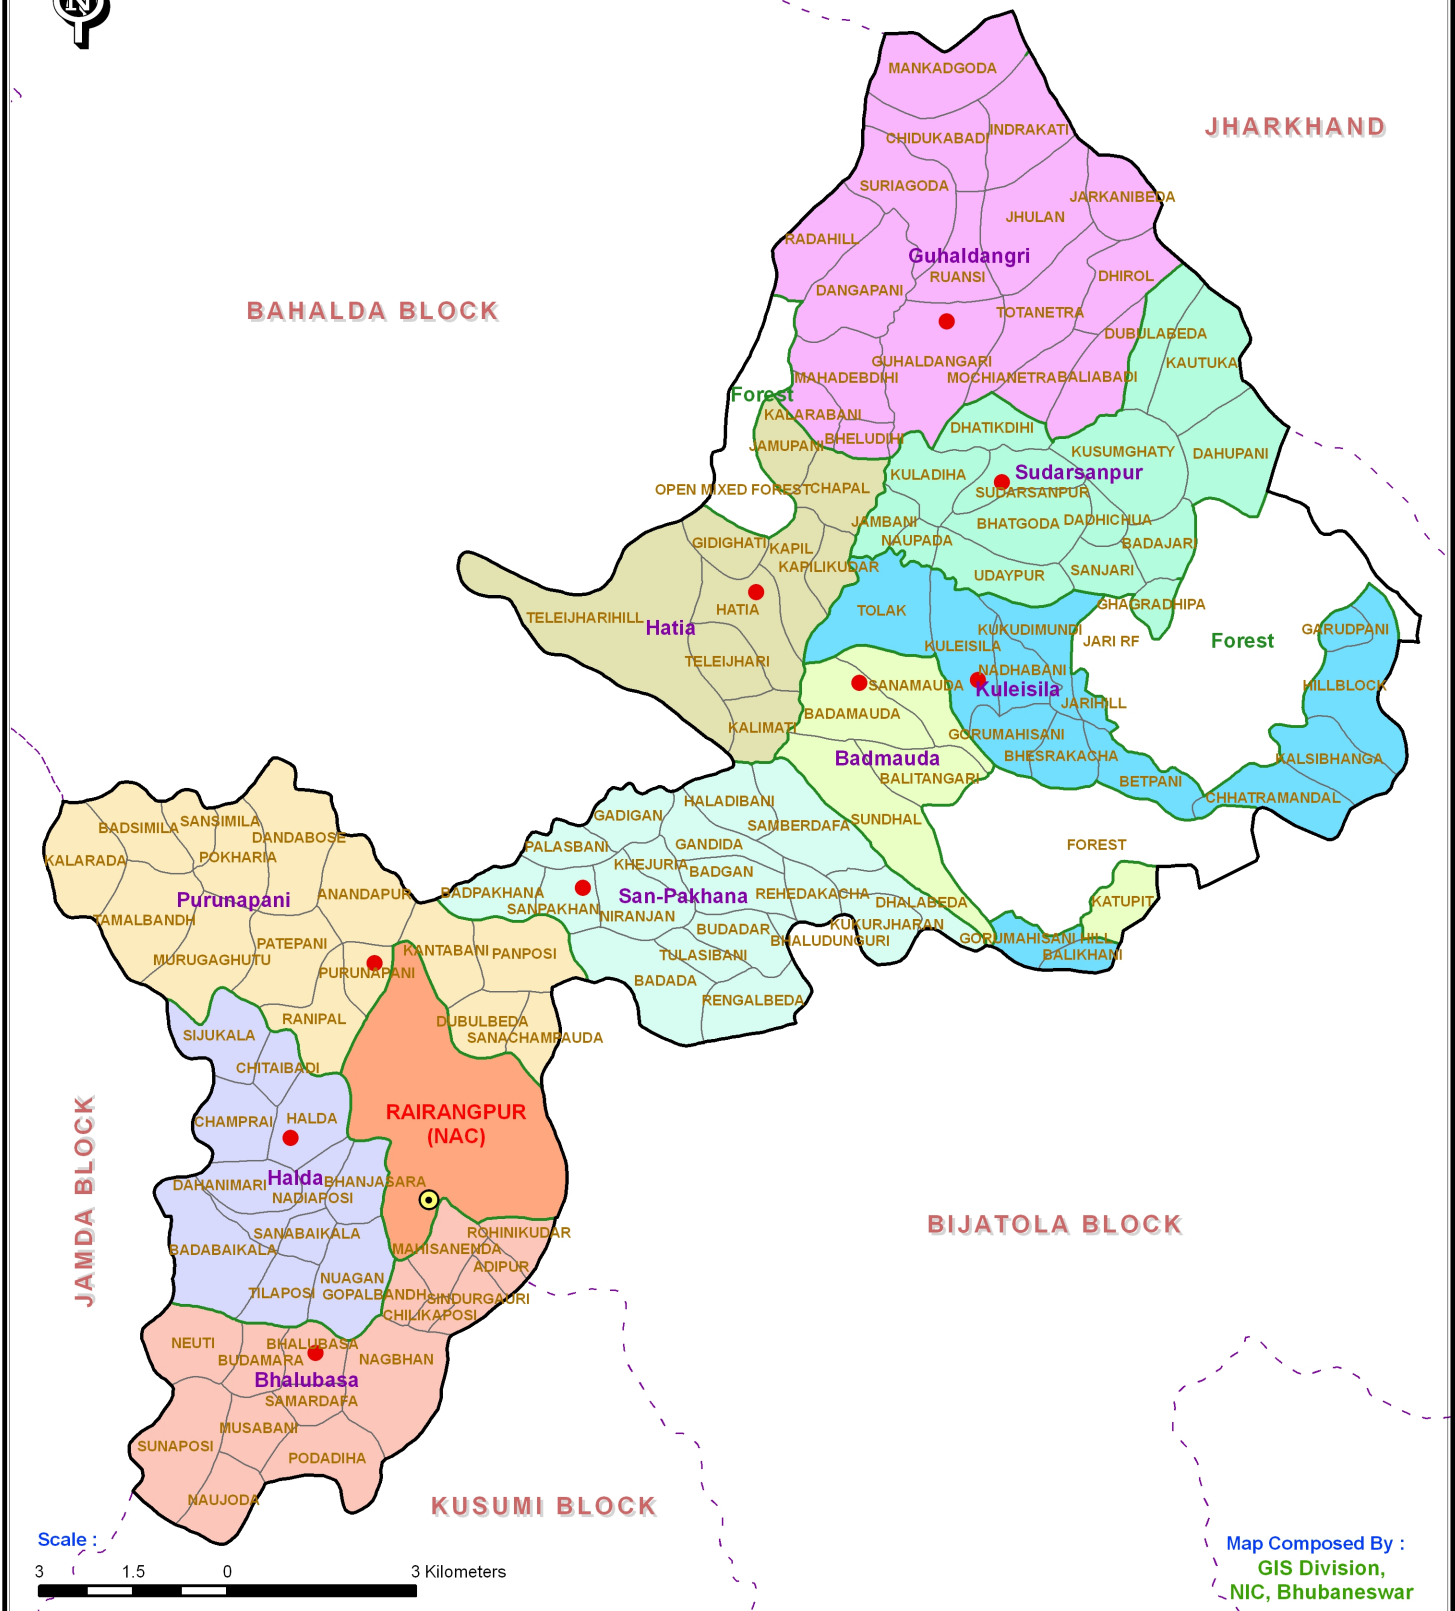

# GRAM PANCHAYAT

# RAIRANGPUR BLOCK MAYURBHANJ DISTRICT

Map Composed By :  
GIS Division,  
NIC, Bhubaneswar

INDIA			ODISHA			MAYURBHANJ			LEGEND		
<p>Odisha</p>			<p>Mayurbhanj</p>			<p>R.R.Pur Block</p>			<p>● Block Headquarter</p> <p>● GP Headquarter</p> <p>— Block Boundary</p> <p>— GP Boundary</p> <p>— Village Boundary</p> <p>Badmauda GP Name</p> <p>HATIA Village Name</p>		
<p>Data Source : District Administration</p>											